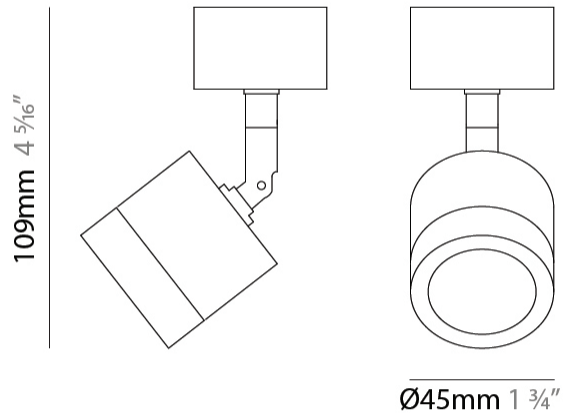

COMPACTO SURFACE

A7200019- -

base number   Color   Finish
Temperature   Options

1. To build a product code in our configurator select the specify button on the base model # product page
2. To build a manual product code on this datasheet choose from the options listed below in blue font and add the suffix to the base model #

GENERAL

Series: Compacto
Partner: Letroh
Division: Architectural
Installation: Surface
Product Type: Spots
Mounting Location: Ceiling
Light Distribution: Adjustable / Downlight

PHYSICAL

Aperture Sizes - Downlights: 1"
Shape: Cylinder
Diameter (mm): 45
Diameter (in): 1 3/4
Height (mm): 109
Height (in): 4 5/16
Weight (kg): 0.14
Fixture Finish: WHI / BLK
Fixture Material: Aluminum

ELECTRICAL

Lamp Type: LED (Zhaga Standard)
Input Wattage (W): 9
Dimming: Tri-Mode (Non-Dimming and Phase Dimming (120Vac only) and 0-10V Dimming)
Driver Included: No
Driver Location: Remote
Driver Type: Constant Current - Universal
Driver Class: Class 2
Input Voltage (V): 120 - 277
Constant Current (MA): 250

LED

Color Temperature (°K): 2700 / 3000
Max. Delivered Lumen (lm): 728 / 770
CRI: >97 CRI
Lamp Life (hrs): 50000

OPTICAL

Optic°: 20 / 40 / 60
Adjustability: Tilting and rotating

RATINGS AND CERTIFICATIONS

Certified By: Certified for North American Standards
IP rating: IP20

PROJECT
TYPE
SPECIFIER
QUANTITY
DATE