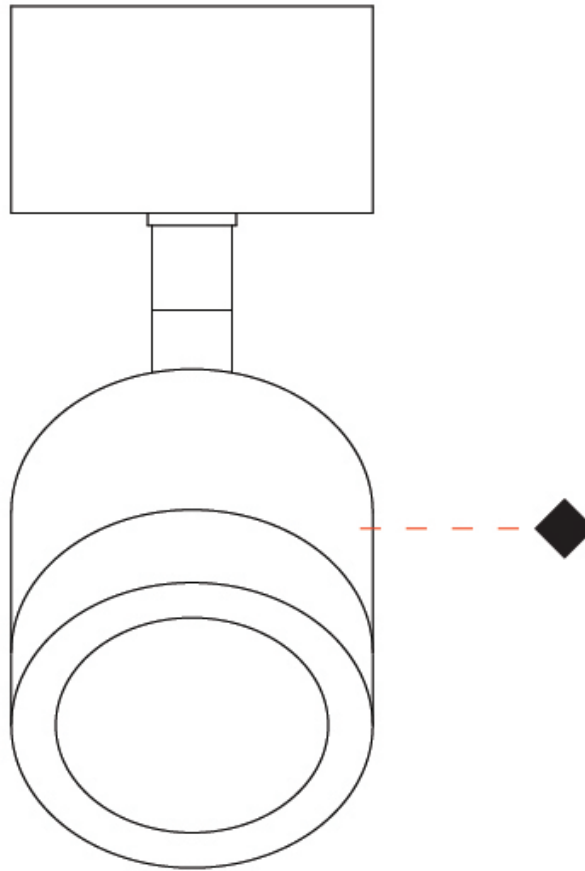

A7200019-

PROJECT

TYPE

SPECIFIER

QUANTITY

DATE

A