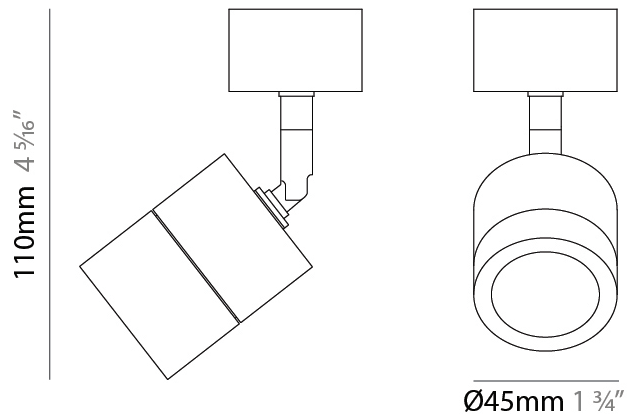

COMPACTO SURFACE

A7200020- -

base number   Color   Finish
Temperature   Options

PROJECT _____
TYPE _____
SPECIFIER _____
QUANTITY _____
DATE _____

1. To build a product code in our configurator select the specify button on the base model # product page
2. To build a manual product code on this datasheet choose from the options listed below in blue font and add the suffix to the base model #

GENERAL

Series: Compacto
Partner: Letroh
Division: Architectural
Installation: Surface
Product Type: Spots
Mounting Location: Ceiling
Light Distribution: Adjustable / Downlight

PHYSICAL

Aperture Sizes - Downlights: 1"
Shape: Cylinder
Diameter (mm): 45
Diameter (in): 1 3/4
Height (mm): 110
Height (in): 4 5/16
Weight (kg): 0.16
[Fixture Finish: WHI / BLK](#)
Fixture Material: Aluminum

ELECTRICAL

Lamp Type: LED (Zhaga Standard)
Input Wattage (W): 9
Dimming: Tri-Mode (Non-Dimming and Phase Dimming (120Vac only) and 0-10V Dimming)
Driver Included: No
Driver Location: Remote
Driver Type: Constant Current - Universal
Driver Class: Class 2
Input Voltage (V): 120 - 277
Constant Current (MA): 250

LED

[Color Temperature (°K): 2700 / 3000](#)
Max. Delivered Lumen (lm): 698 / 740
CRI: >97 CRI
Lamp Life (hrs): 50000

OPTICAL

Optic°: 20 and Honeycomb Lens included
Adjustability: Tilting and rotating

RATINGS AND CERTIFICATIONS

Certified By: Certified for North American Standards
IP rating: IP20